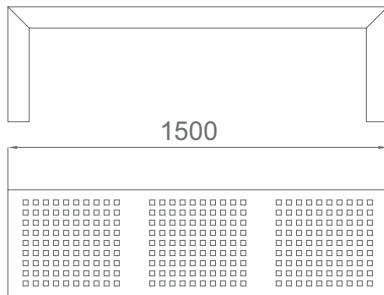

## Dimensions

### Support

Height adjustable PVC pad